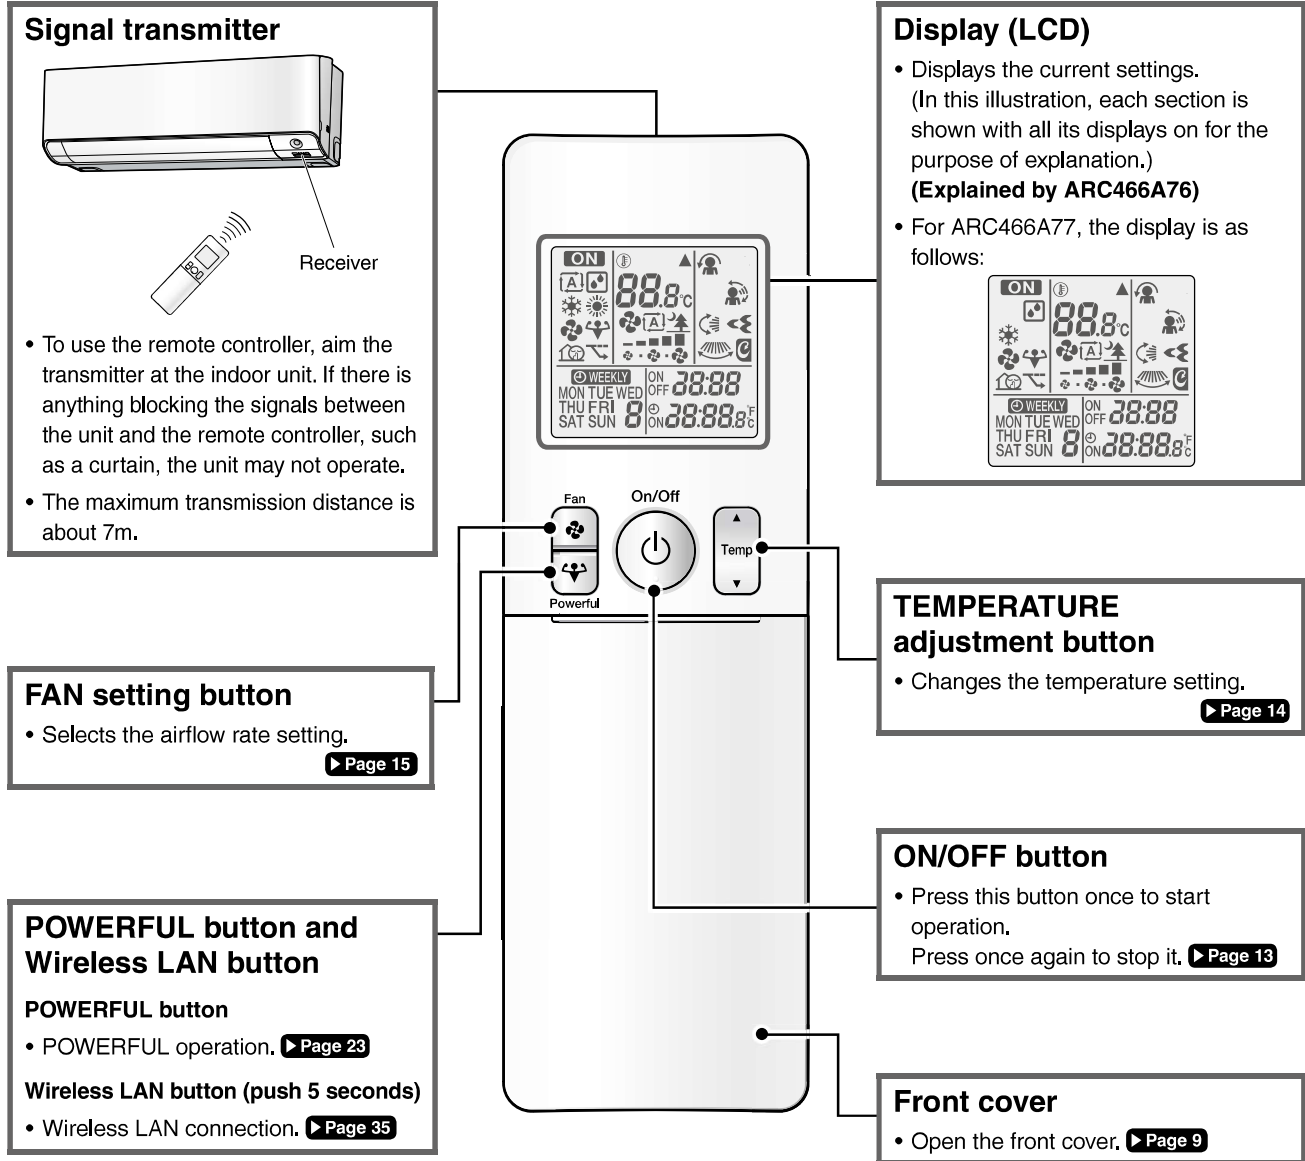

Remote Controller

For FTXM20/25/35/46 ARC466A76

For FTKM20/25/35/46 ARC466A77

Names of Parts

■ Open the front cover